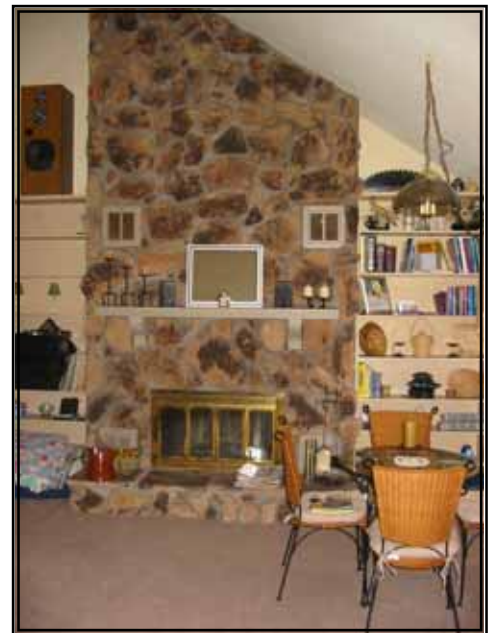

FOR SALE

Welcome to 228 E. Thomas, Ludlow \$ 89,900

- Square Feet: 1,122
- Approx. Age: 28 years
- 1.5 Story
- Large Lot
- Fireplace
- Cathedral ceiling in living room

Listed By
Roche Cain
Office: (217) 359-8333
Cell: (217) 202-8564
www.JamesBurch.com