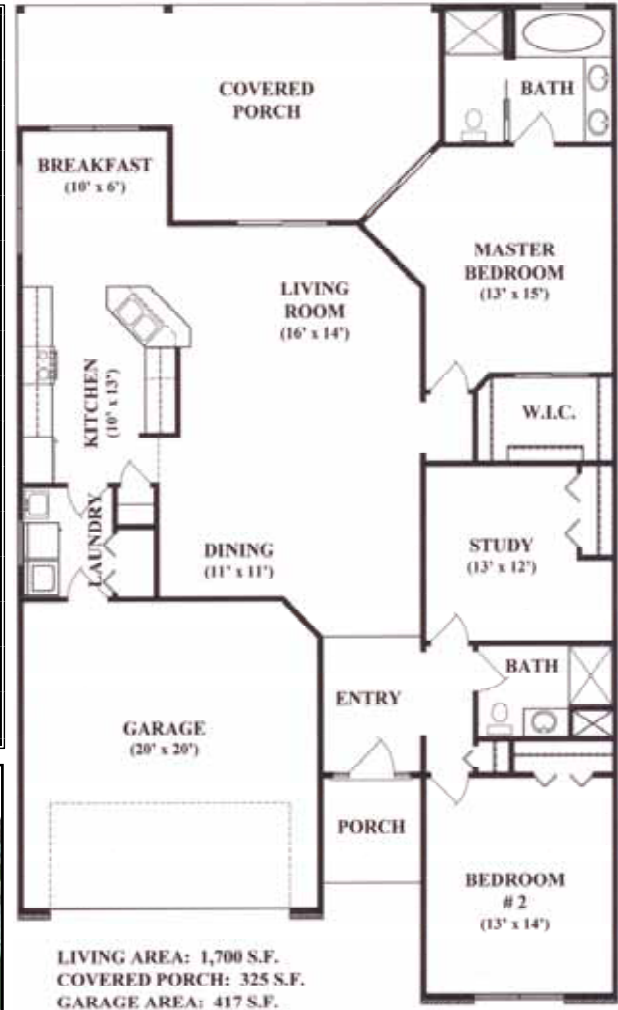

Welcome to 1906 Prairie Winds Drive

\$184,900

KITCHEN

BREAKFAST OVERLOOKING LAKE

MASTER BEDROOM

LIVING / DINING

- New Construction
- 1,700 Square Feet
- 2 BR, 2 FB
- Study w/closet
- Whirlpool Tub
- Handicap Accessible
- 50 & Up Subdivision
- 9' Ceilings
- Open Floor Plan
- Overlooking Lake

Room Dimensions:

LVR	16' x 14'
DIN	11' x 11'
KIT	10' x 13'
BR 1	13' x 15'
BR 2	13' x 14'
STUDY	13' x 12'
BRKFST	10' x 6'

Listed By:

Roche Cain

Office: (217) 359-8333

Cell: (217) 202-8564

James Burch Real Estate