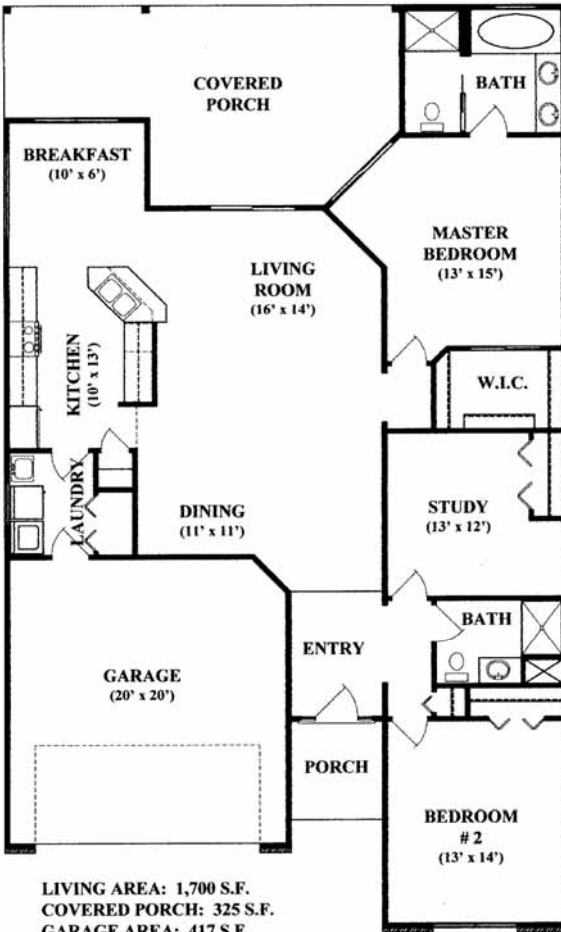

# Welcome to 1825 Prairie Winds Circle

## \$184,900

PICTURES OF MODEL UNIT

- New Construction
- 1,700 Square Feet
- 2 BR, 2 FB
- Whirlpool Tub
- Handicap Accessible
- 50 & Up Subdivision
- 9' Ceilings
- Open Floor Plan
- Overlooking Lake

### Room Dimensions:

LVR	16' x 14'
DIN	11' x 11'
KIT	10' x 13'
BR 1	13' x 15'
BR 2	13' x 14'
BRKFST	10' x 6'
STUDY	13' x 12'

Listed By:

**Roche Cain**  
 Office: (217) 359-8333  
 Cell: (217) 202-8564

**James Burch Real Estate**  
 Web: [www.JamesBurch.com](http://www.JamesBurch.com)  
 Email: [rcain@jamesburch.com](mailto:rcain@jamesburch.com)