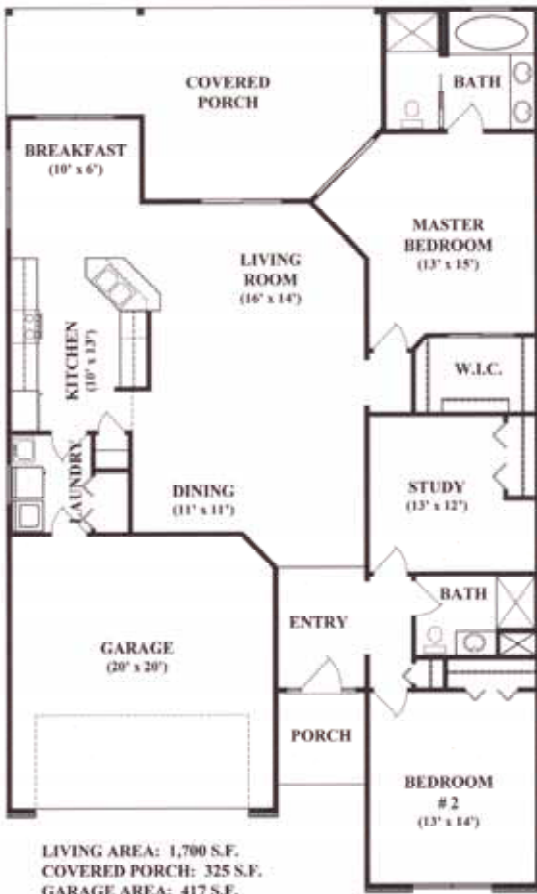

Welcome to 1803 Prairie Winds Circle

\$184,900

- New Construction
- 1,700 Square Feet
- 2 BR, 2 FB
- Study w/closet
- Whirlpool Tub
- Handicap Adaptable
- 50 & Up Subdivision
- 9' Ceilings
- Open Floor Plan
- Overlooking Lake

Room Dimensions:

LVR	16' x 14'
DIN	11' x 11'
KIT	10' x 13'
BR 1	13' x 15'
BR 2	13' x 14'
STUDY	13' x 12'
BRKFST	10' x 6'

Listed By:

Roche Cain
Office: (217) 359-8333
Cell: (217) 202-8564

James Burch Real Estate
Web: www.JamesBurch.com
Email: rcain@jamesburch.com