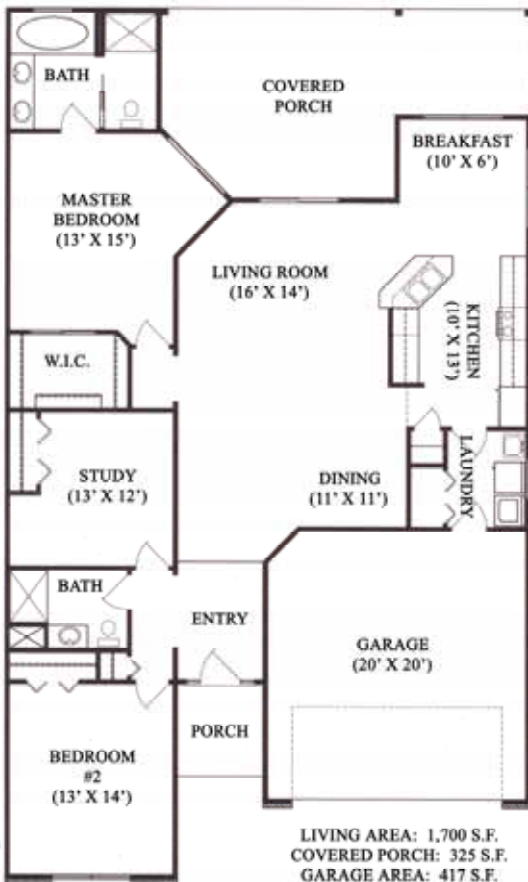

Welcome to 1801 Prairie Winds Circle

\$184,900

- New Construction
- 1,700 Square Feet
- 2 BR, 2 FB
- Study w/closet
- Whirlpool Tub
- Handicap Adaptable
- 50 & Up Subdivision
- 9' Ceilings
- Open Floor Plan
- Overlooking Lake

Room Dimensions:

| | |
|--------|-----------|
| LVR | 16' x 14' |
| DIN | 11' x 11' |
| KIT | 10' x 13' |
| BR 1 | 13' x 15' |
| BR 2 | 13' x 14' |
| STUDY | 13' x 12' |
| BRKFST | 10' x 6' |

Listed By: